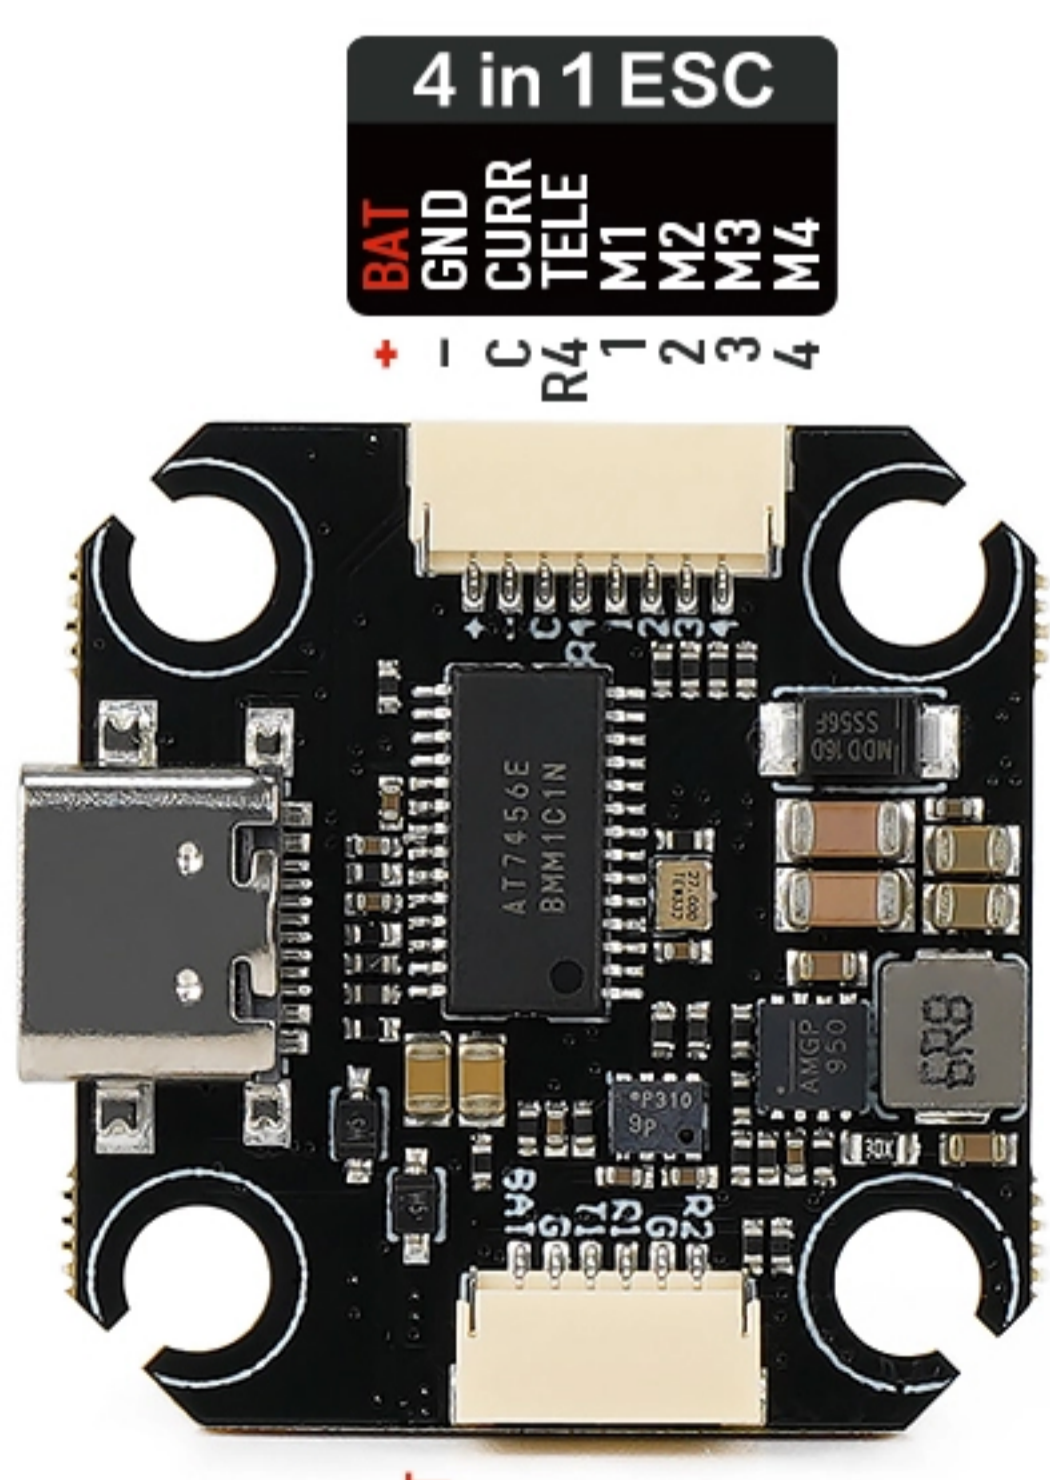

Front ↑ Back ↓

\*Please disconnect the SBUS (R2) if you are NOT using the DJI FPV Controller.

- DJI O3 Air Unit
- Avatar HD
- Vista / Link